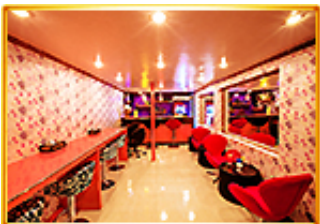

PARADISE CAFE & HEAVEN BAR

Category : RESTAURANT & BAR

Published by [Admin](#) on 2013/1/4

Breakfast Buffet : 06.30 - 10.30 Lunch Buffet : 11.30 - 14.30 A La Carte : all day until midnight

Open Daily : 06.30 until midnight