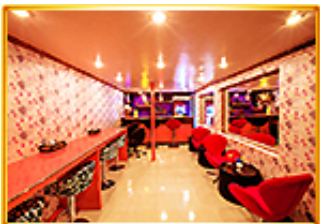

**PARADISE CAFE & HEAVEN BAR**

Category : RESTAURANT & BAR

Published by [Admin](#) on 2013/1/4

**Breakfast Buffet : 06.30 - 10.30 Lunch Buffet : 11.30 - 14.30 A La Carte : all day until midnight**

**Open Daily : 06.30 until midnight**